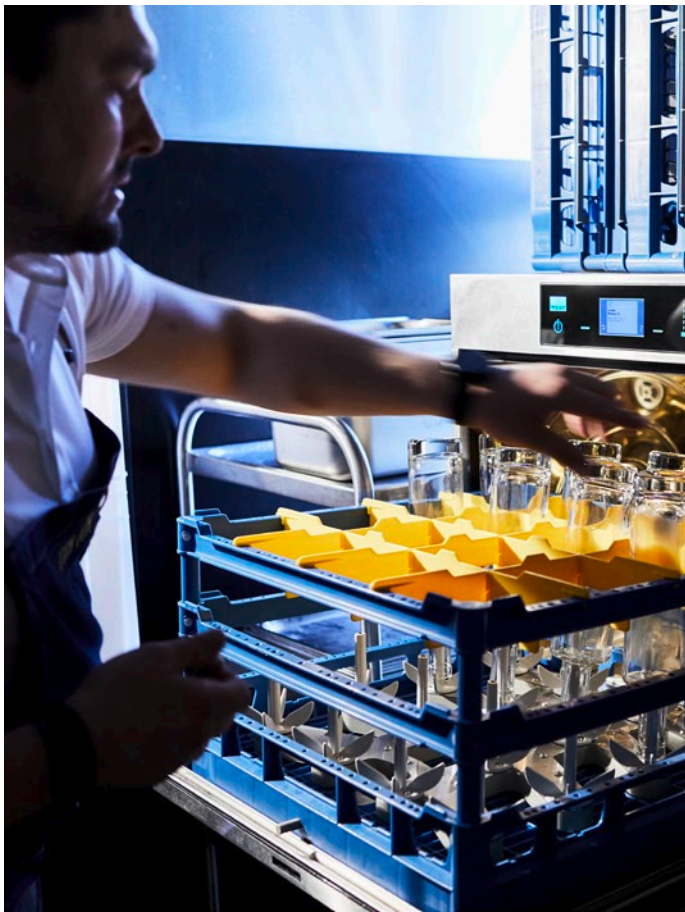

The clever MEIKO bottle rack and adapter are a simple, efficient, patent-pending solution for all standard bottle sizes and shapes.

Take a look at the benefits:

- Bottles washed in accordance with hygienically safe, DIN 10511 compliant standards
- Significant payroll and time savings compared to manual bottle washing
- Can be retrofitted to any MEIKO *M-iClean UM/UM+*
- Easy to switch between washing bottles and standard washware
- Suitable for glass and plastic bottles up to 114 mm in diameter and 245 mm in height (*M-iClean UM*) or 370 mm in height (*M-iClean UM+*). The bottle opening should measure 18-80 mm in diameter.